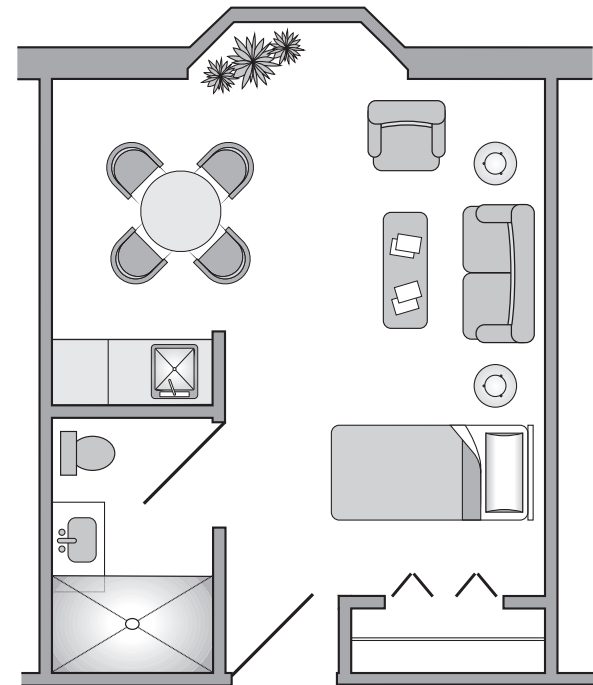

**Two Room Private Suite
 393 Square Feet**

**One Room Private Suite
 293 Square Feet**